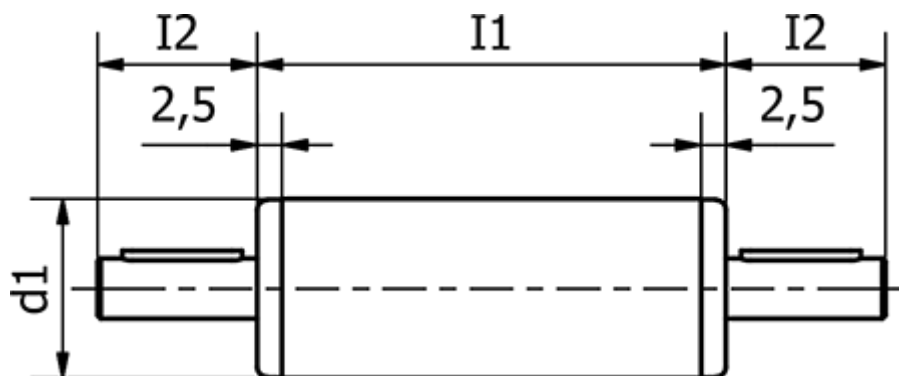

Article number: 203914093SCR

Description: E+G Connecting units - GN 391-40-93-SCR

## Measures

* Length according to customer = *	
$d_1$	= 40
$I_1$	= 93
$I_2$	= 12
Weight (g)	= 500